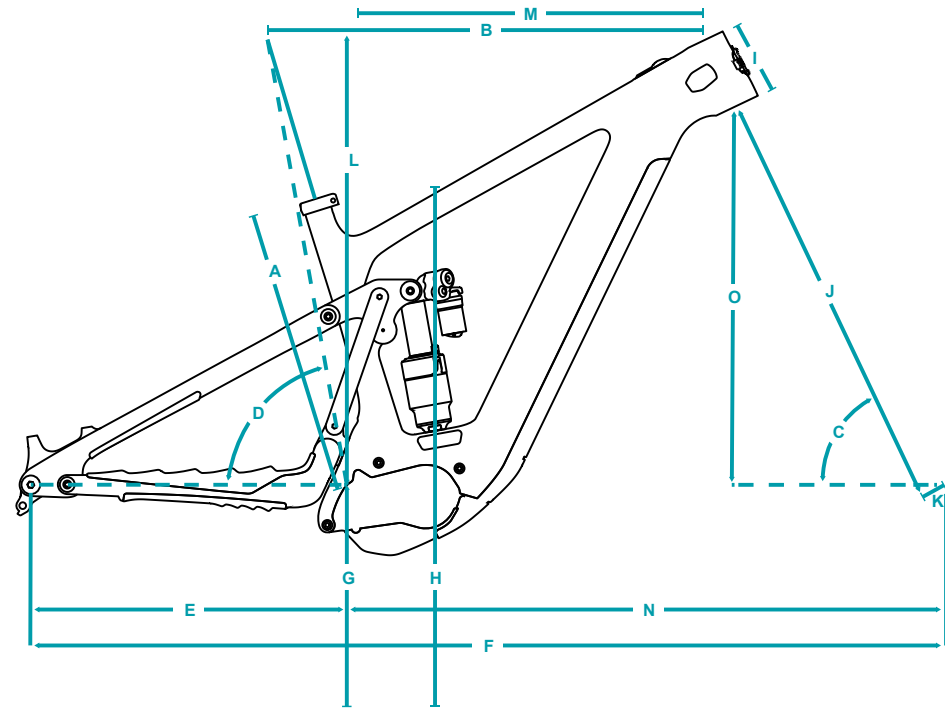

160E GEOMETRY

	170MM FORK	SM	MD	LG	XL
A	SEAT TUBE LENGTH	380	410	450	495
B	TOPTUBE LENGTH	561	592	613	642
C	HEADTUBE ANGLE°	64.5	64.5	64.5	64.5
D	EFF. SEATTUBE ANGLE°	78	78	78	78
E	CHAINSTAY LENGTH	446	446	446	446
F	WHEELBASE	1209	1240	1262	1292
G	ESTIMATED BB HEIGHT	350	350	350	350
H	STANDOVER	754	754	754	754
I	HEADTUBE LENGTH	95	98	104	115
J	FORK (AXLE TO CROWN)	584	584	584	584
K	FORK (OFFSET)	44	44	44	44
L	STACK	617	620	625	635
M	REACH	430	460	480	505
N	FRONT CENTER	762	794	816	846
O	VERTICAL FORK TRAVEL	153	153	153	153

FIT

SMALL	5'1" - 5'7"
MEDIUM	5'5" - 5'11"
LARGE	5'10" - 6'3"
X-LARGE	6'1" - 6'7"